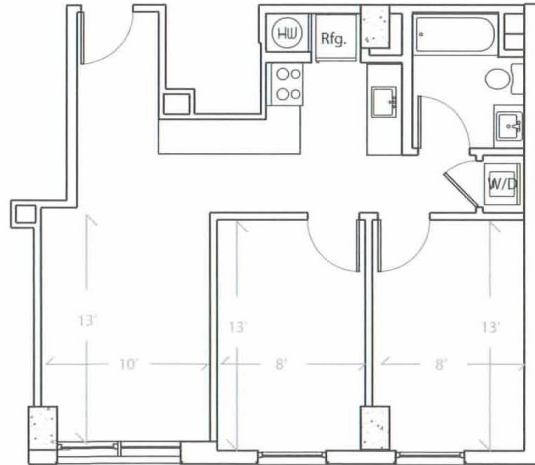

Apartment # 665 square feet

BED ROOMS: 2 Bed Room
FLOOR: 9th floor
VIEW: City View (East)
SIZE: 665 sqf.

ROOM TYPE 2B-F

UNIT 914