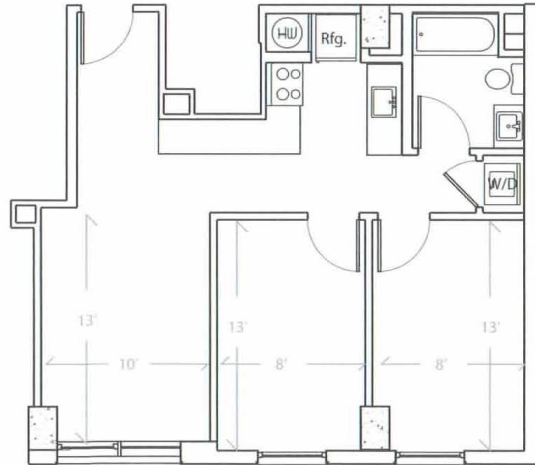

Apartment # 0 square feet

BED ROOMS: 2 Bed Room
FLOOR: 9th floor
VIEW: City View (East)
SIZE: 665 sqf.

ROOM TYPE 2B-F

UNIT 914