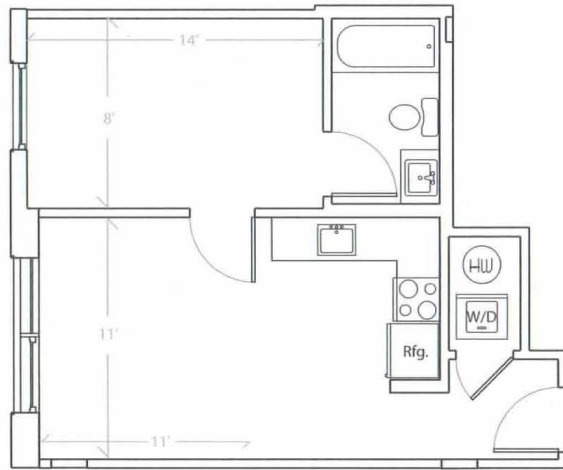

Apartment # square feet

BED ROOMS: 1 Bed Room
 FLOOR: 3rd floor
 VIEW: Campus View (South)
 SIZE: 454 sqf.
 ROOM TYPE 1B-A

UNIT 301