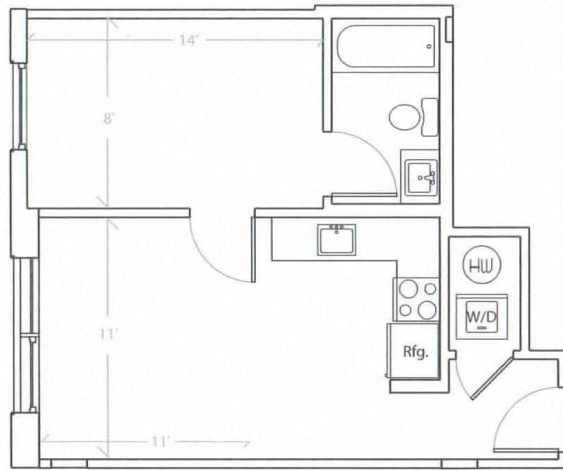

Apartment # 313 square feet

BED ROOMS: 1 Bed Room
FLOOR: 3rd floor
VIEW: Campus View (South)
SIZE: 454 sqf.
ROOM TYPE 1B-A

UNIT 301