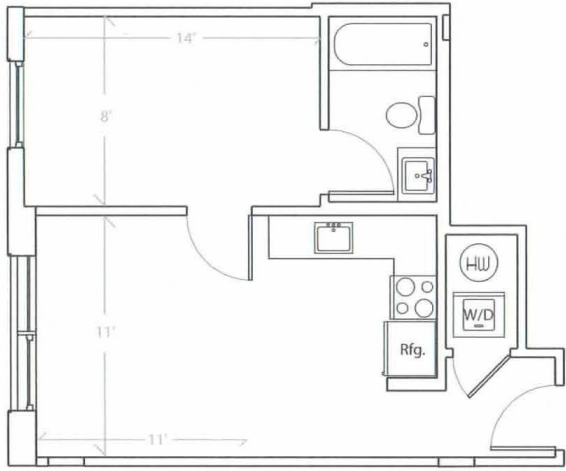

Apartment #      square feet

BED ROOMS:      1 Bed Room  
 FLOOR:            3rd floor  
 VIEW:             Campus View (South)  
 SIZE:              454 sqf.  
 ROOM TYPE        1B-A

UNIT 301

\* All Dimensions are approximate.\*