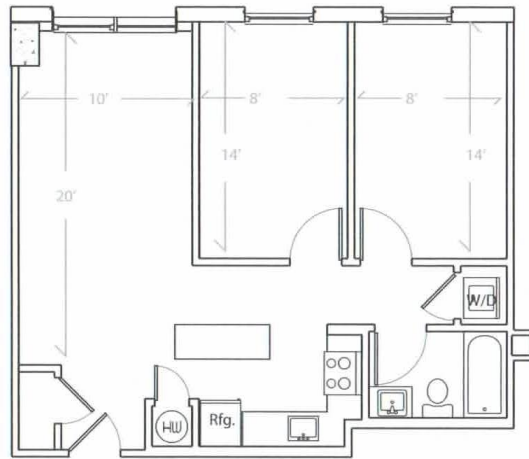

Apartment # 0 square feet

BED ROOMS: 2 Bed Room
FLOOR: 9th floor
VIEW: West View
SIZE: 703 sqf.
ROOM TYPE 2B-K

UNIT 905