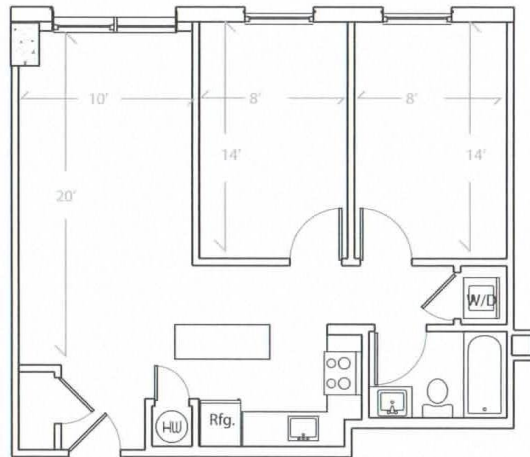

Apartment # 703 square feet

BED ROOMS: 2 Bed Room
FLOOR: 9th floor
VIEW: West View
SIZE: 703 sqf.
ROOM TYPE 2B-K

UNIT 905