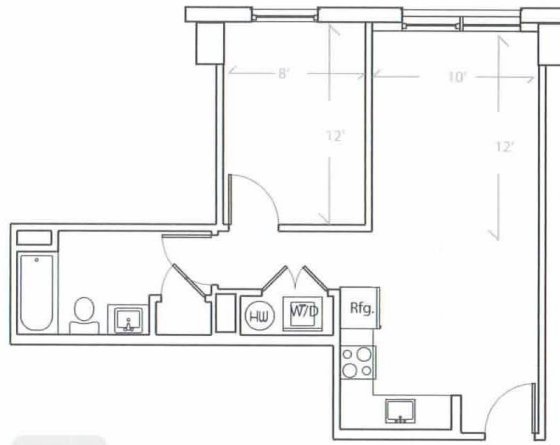

Apartment # square feet

BED ROOMS: 1 Bed Room
FLOOR: 7th floor
VIEW: West View
SIZE: 544 sqf.
ROOM TYPE 1B-D

UNIT 703