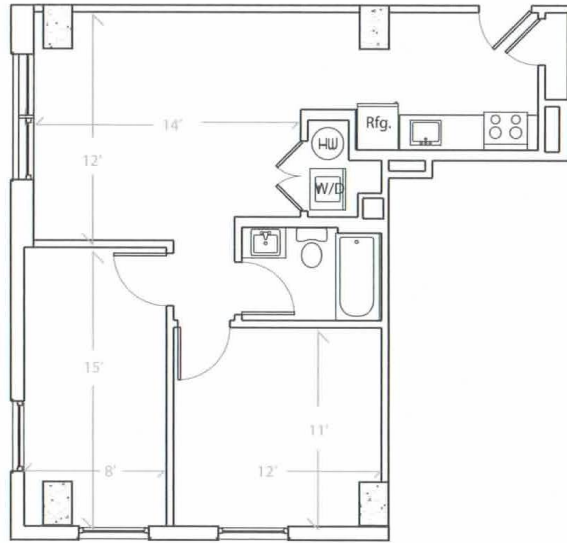

Apartment # 698 square feet

BED ROOMS: 2 Bed Room  
FLOOR: 9th floor  
VIEW: City/Campus View(SE)  
SIZE: 698 sqf.  
ROOM TYPE 2B-A

UNIT 902