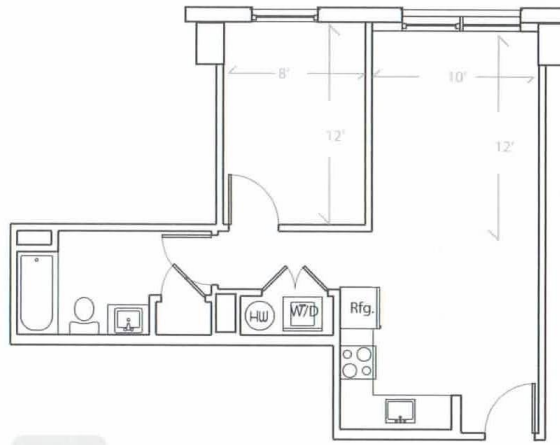

Apartment # 574 square feet

BED ROOMS: 1 Bed Room
FLOOR: 7th floor
VIEW: West View
SIZE: 544 sqf.
ROOM TYPE 1B-D

UNIT 703