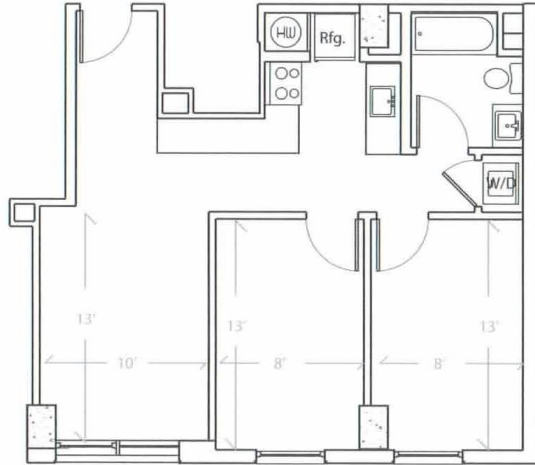

Apartment # 665 square feet

BED ROOMS: 2 Bed Room
FLOOR: 8th floor
VIEW: City View (East)
SIZE: 665 sqf.

ROOM TYPE 2B-F

UNIT 814