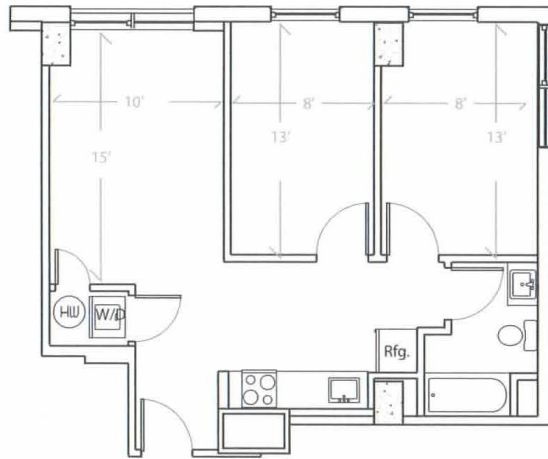

Apartment #      0 square feet

BED ROOMS:      2 Bed Room  
FLOOR:            8th floor  
VIEW:             West View  
SIZE:              633 sqf.  
ROOM TYPE      2B-JA

UNIT 813