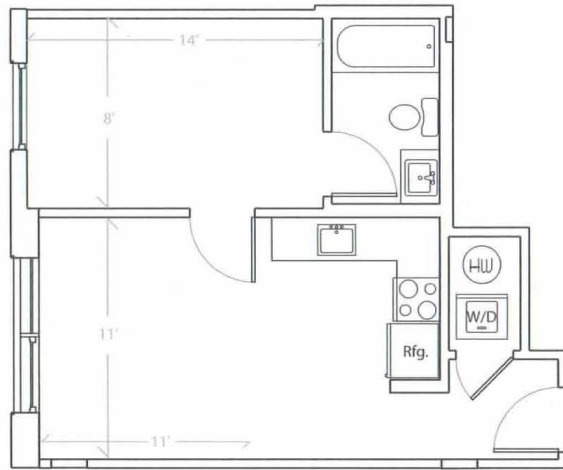

Apartment #      square feet

BED ROOMS: 1 Bed Room  
FLOOR: 3rd floor  
VIEW: Campus View (South)  
SIZE: 454 sqf.  
ROOM TYPE 1B-A

UNIT 301