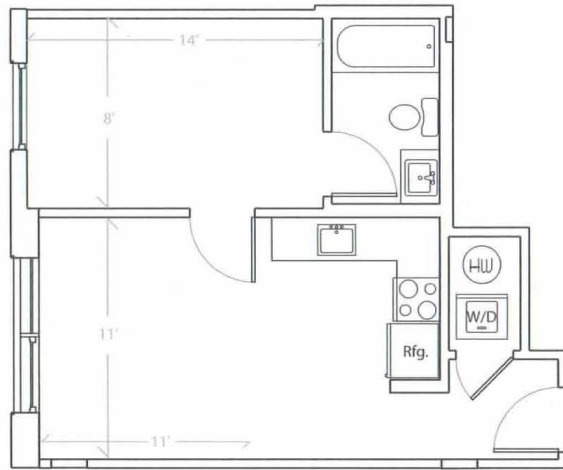

Apartment # 300 square feet

BED ROOMS: 1 Bed Room
FLOOR: 3rd floor
VIEW: Campus View (South)
SIZE: 454 sqf.
ROOM TYPE 1B-A

UNIT 301