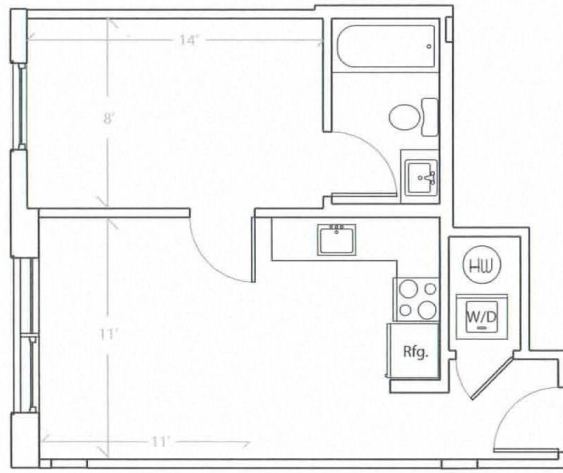

Apartment # 308 square feet

BED ROOMS: 1 Bed Room
FLOOR: 3rd floor
VIEW: Campus View (South)
SIZE: 454 sqf.
ROOM TYPE 1B-A

UNIT 301

* All Dimensions are approximate.*