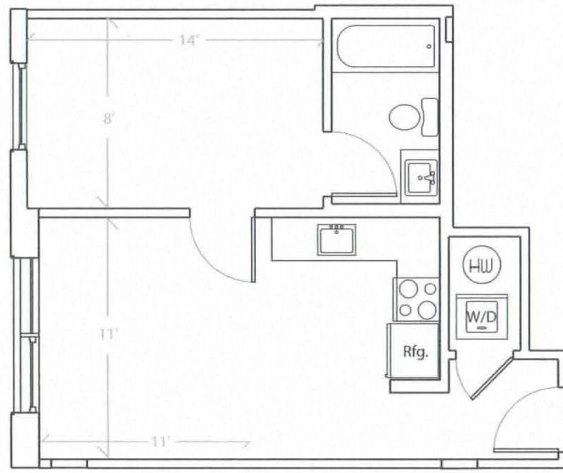

Apartment # square feet

BED ROOMS: 1 Bed Room
FLOOR: 3rd floor
VIEW: Campus View (South)
SIZE: 454 sqf.
ROOM TYPE 1B-A

UNIT 301

* All Dimensions are approximate.*