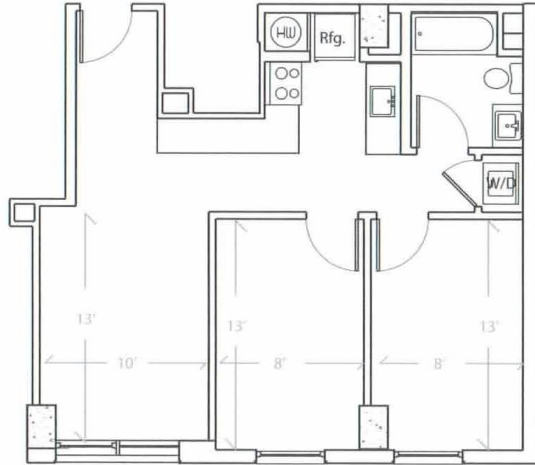

Apartment # 713 square feet

BED ROOMS: 2 Bed Room
FLOOR: 8th floor
VIEW: City View (East)
SIZE: 665 sqf.

ROOM TYPE 2B-F

UNIT 814