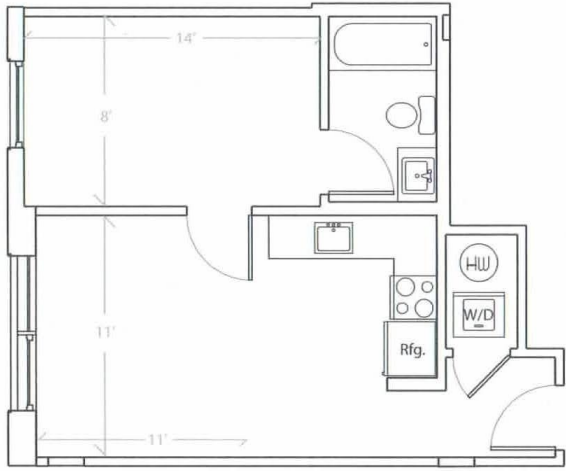

Apartment # square feet

BED ROOMS: 1 Bed Room
 FLOOR: 3rd floor
 VIEW: Campus View (South)
 SIZE: 454 sqf.
 ROOM TYPE 1B-A

UNIT 301

* All Dimensions are approximate.*