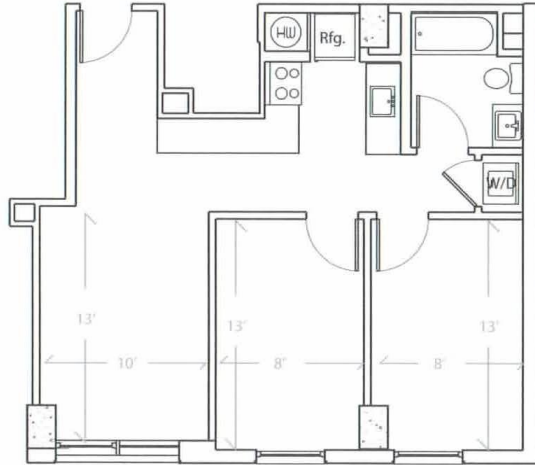

Apartment # 703 square feet

BED ROOMS: 2 Bed Room  
FLOOR: 8th floor  
VIEW: City View (East)  
SIZE: 665 sqf.

ROOM TYPE 2B-F

UNIT 814