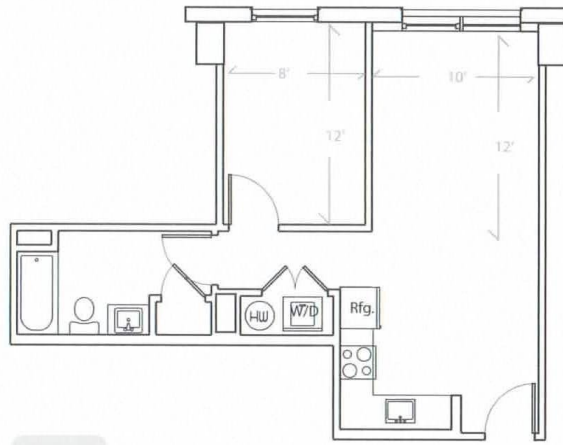

Apartment # square feet

BED ROOMS: 1 Bed Room
FLOOR: 7th floor
VIEW: West View
SIZE: 544 sqf.
ROOM TYPE 1B-D

UNIT 703