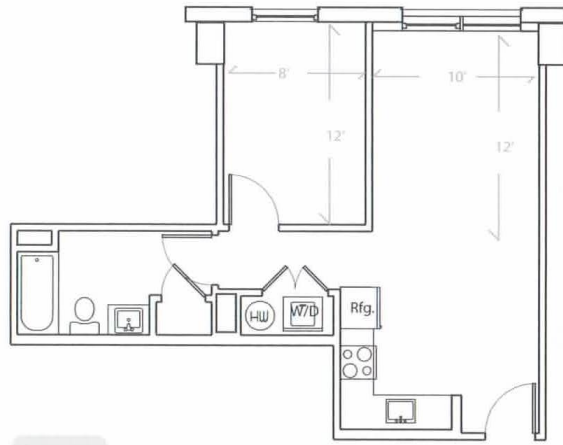

Apartment # 544 square feet

BED ROOMS: 1 Bed Room
FLOOR: 8th floor
VIEW: West View
SIZE: 544 sqf.
ROOM TYPE 1B-D

UNIT 803