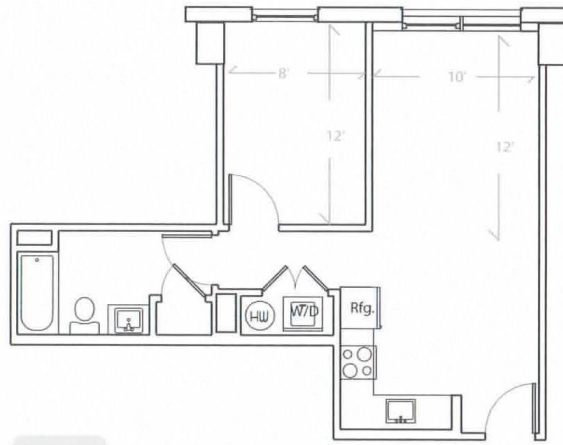

Apartment # 544 square feet

BED ROOMS: 1 Bed Room
FLOOR: 8th floor
VIEW: West View
SIZE: 544 sqf.
ROOM TYPE 1B-D

UNIT 803