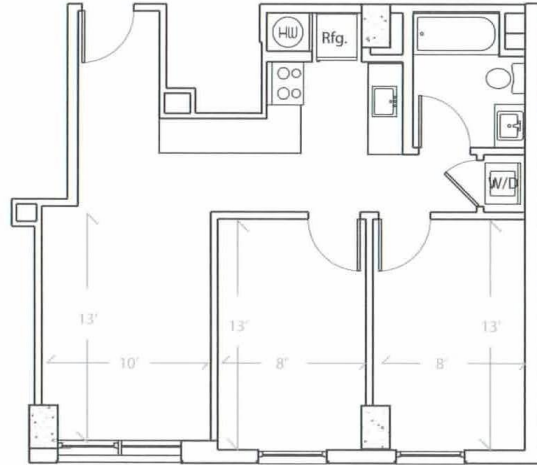

Apartment # square feet

BED ROOMS: 2 Bed Room
FLOOR: 8th floor
VIEW: City View (East)
SIZE: 665 sqf.

ROOM TYPE 2B-F

UNIT 814