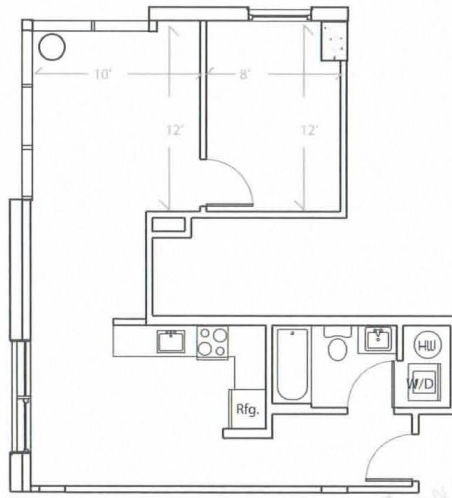

Apartment # 574 square feet

BED ROOMS: 1 Bed Room
FLOOR: 8th floor
VIEW: Campus/West View(SW)
SIZE: 574 sqf.

ROOM TYPE 1B-C

UNIT 801