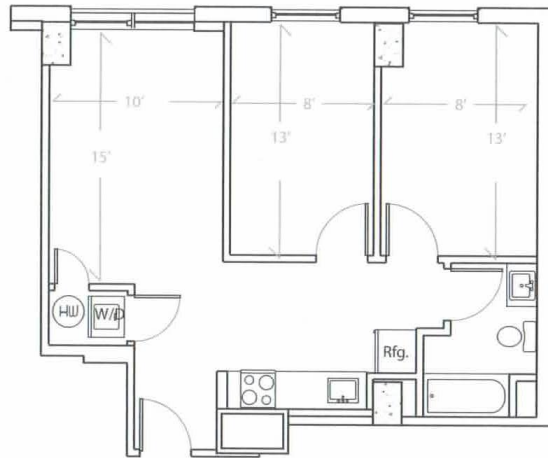

Apartment # 0 square feet

BED ROOMS: 2 Bed Room
FLOOR: 7th floor
VIEW: West View
SIZE: 633 sqf.
ROOM TYPE 2B-J

UNIT 713