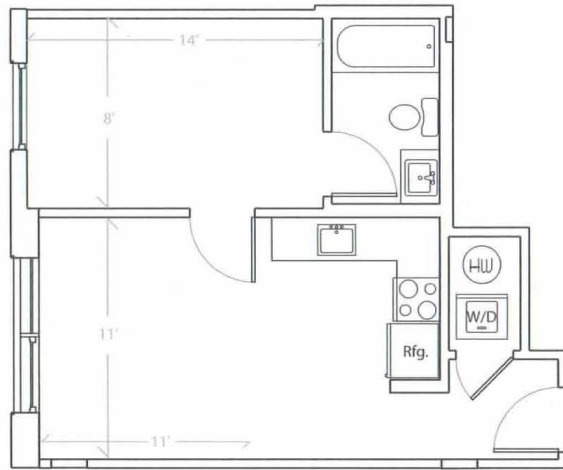

Apartment # 308 square feet

BED ROOMS: 1 Bed Room
FLOOR: 3rd floor
VIEW: Campus View (South)
SIZE: 454 sqf.
ROOM TYPE 1B-A

UNIT 301