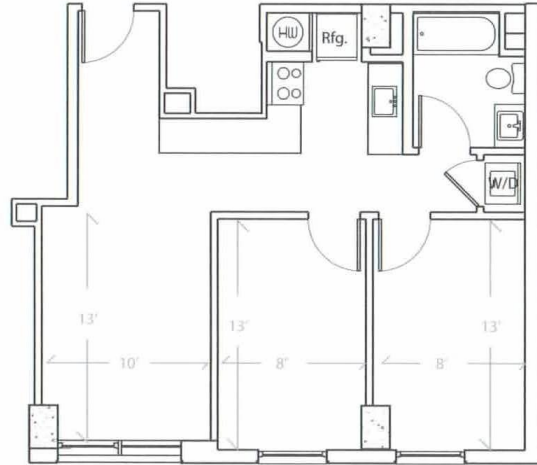

Apartment # 677 square feet

BED ROOMS: 2 Bed Room
FLOOR: 8th floor
VIEW: City View (East)
SIZE: 665 sqf.

ROOM TYPE 2B-F

UNIT 814