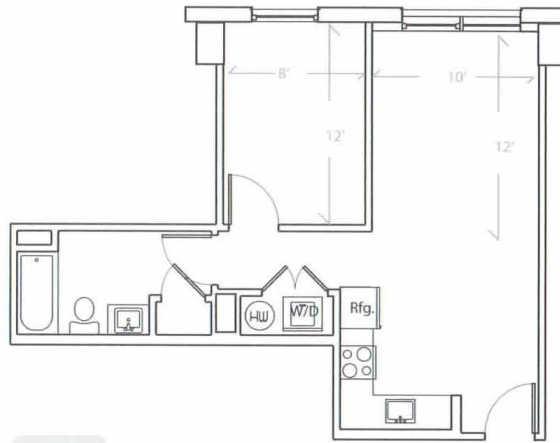

Apartment #      544 square feet

BED ROOMS:      1 Bed Room  
FLOOR:            7th floor  
VIEW:              West View  
SIZE:               544 sqf.  
ROOM TYPE       1B-D

UNIT 703