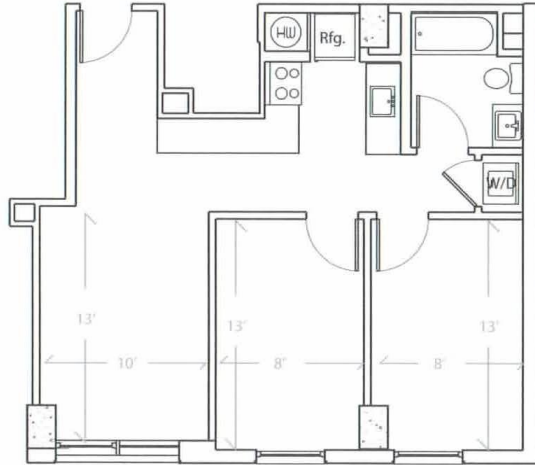

Apartment #      square feet

BED ROOMS:      2 Bed Room  
FLOOR:            8th floor  
VIEW:             City View (East)  
SIZE:              665 sqf.  
  
ROOM TYPE      2B-F

UNIT 814