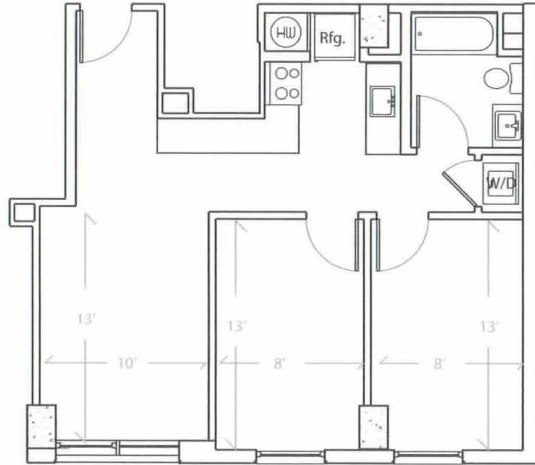

Apartment # 698 square feet

BED ROOMS: 2 Bed Room
FLOOR: 8th floor
VIEW: City View (East)
SIZE: 665 sqf.
ROOM TYPE 2B-F

UNIT 814