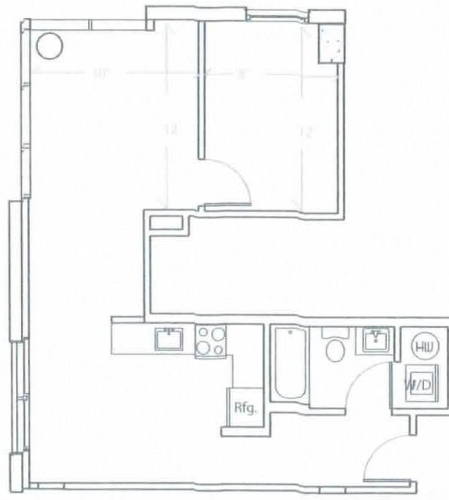

Apartment # 574 square feet

BED ROOMS: 1 Bed Room
FLOOR: 7th floor
VIEW: Campus/West View(SW)
SIZE: 574 sqf.

ROOM TYPE 1B-C

UNIT 701