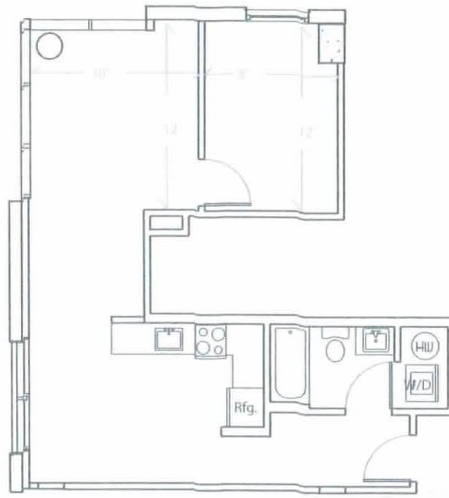

Apartment # 0 square feet

BED ROOMS: 1 Bed Room
FLOOR: 7th floor
VIEW: Campus/West View(SW)
SIZE: 574 sqf.

ROOM TYPE 1B-C

UNIT 701