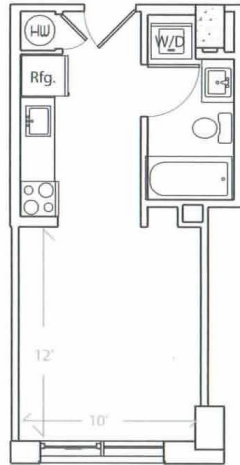

Apartment # 300 square feet

BED ROOMS: Studio
FLOOR: 6th floor
VIEW: City View (East)
SIZE: 300 sqf.
ROOM TYPE S-E

UNIT 612