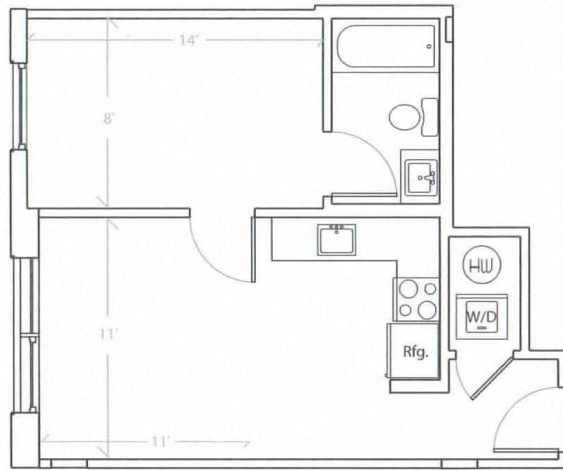

Apartment # square feet

BED ROOMS: 1 Bed Room
FLOOR: 3rd floor
VIEW: Campus View (South)
SIZE: 454 sqf.
ROOM TYPE 1B-A

UNIT 301