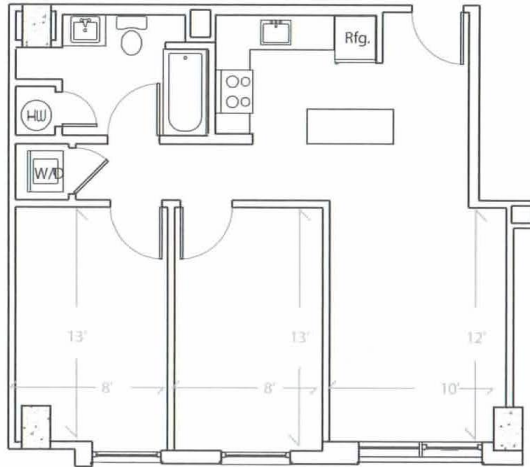

Apartment #      0 square feet

BED ROOMS:      2 Bed Room  
FLOOR:            6th floor  
VIEW:             City View (East)  
SIZE:              713 sqf.  
  
ROOM TYPE       2B-D

UNIT 608