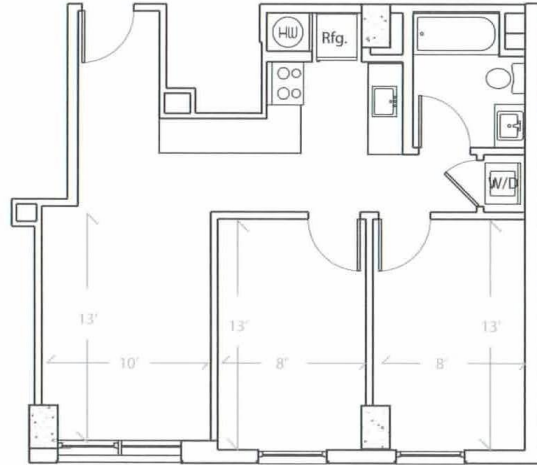

Apartment # 703 square feet

BED ROOMS: 2 Bed Room
FLOOR: 8th floor
VIEW: City View (East)
SIZE: 665 sqf.

ROOM TYPE 2B-F

UNIT 814