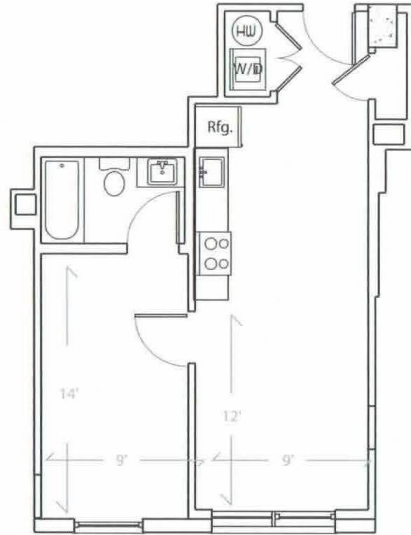

Apartment # 500 square feet

BED ROOMS: 1 Bed Room
FLOOR: 6th floor
VIEW: City View (East)
SIZE: 500 sqf.

ROOM TYPE 1B-B

UNIT 604