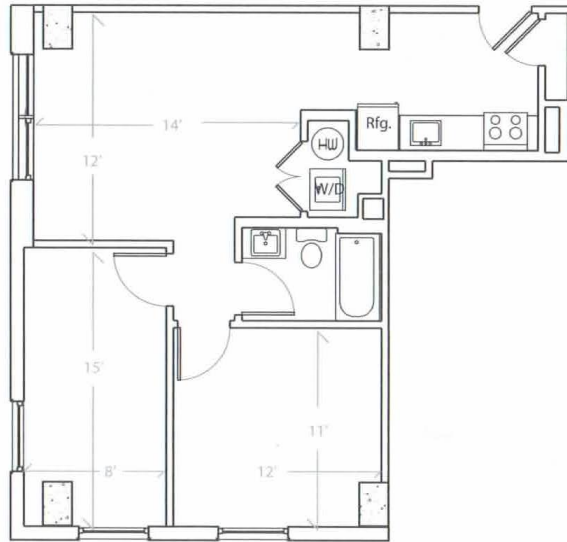

Apartment # 0 square feet

BED ROOMS: 2 Bed Room
FLOOR: 6th floor
VIEW: City/Campus View(SE)
SIZE: 698 sqf.

ROOM TYPE 2B-A

UNIT 602