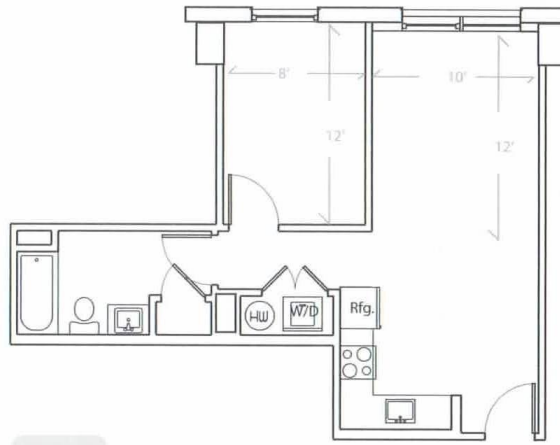

Apartment #      square feet

BED ROOMS: 1 Bed Room  
FLOOR: 7th floor  
VIEW: West View  
SIZE: 544 sqf.  
ROOM TYPE 1B-D

UNIT 703