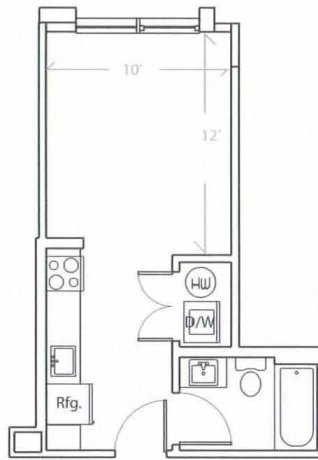

Apartment # 313 square feet

BED ROOMS: Studio
FLOOR: 5th floor
VIEW: West View
SIZE: 313 sqf.
ROOM TYPE S-H

UNIT 513