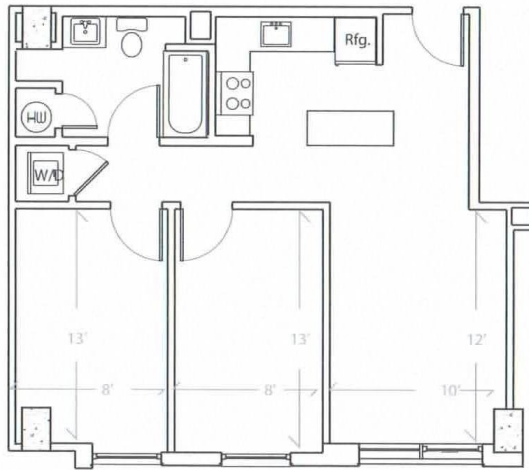

Apartment # 713 square feet

BED ROOMS: 2 Bed Room
FLOOR: 3rd floor
VIEW: City View (East)
SIZE: 713 sqf.

ROOM TYPE 2B-D

UNIT 308