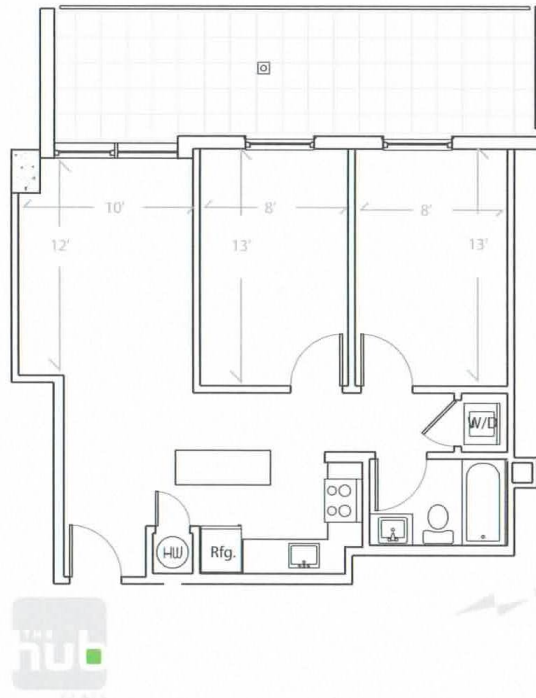

Apartment # 673 square feet

BED ROOMS: 2 Bed Room  
FLOOR: 3rd floor  
VIEW: West View  
SIZE: 673 sqf.  
TERRACE: 224 sqf.  
ROOM TYPE 2B-CB

UNIT 307