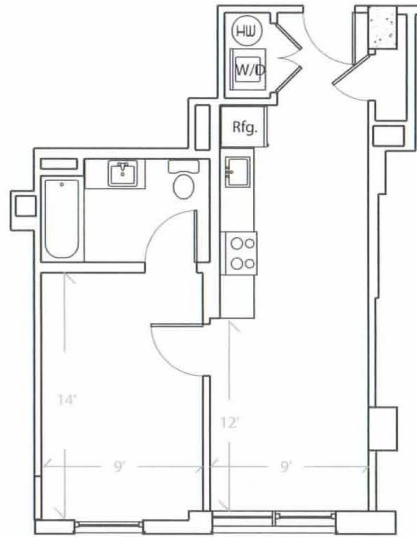

Apartment # 500 square feet

BED ROOMS: 1 Bed Room  
FLOOR: 3rd floor  
VIEW: City View (East)  
SIZE: 500 sqf.  
ROOM TYPE 1B-B

UNIT 304