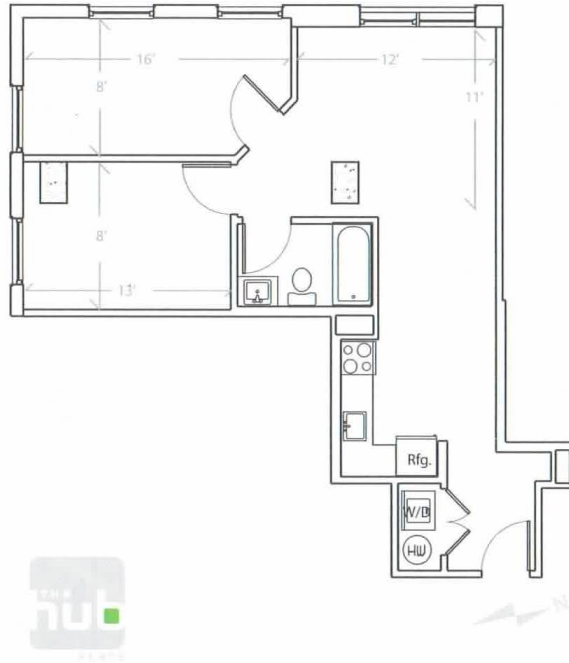

Apartment # 686 square feet

BED ROOMS: 2 Bed Room
FLOOR: 3rd floor
VIEW: Campus/West View(SW)
SIZE: 686 sqf.
ROOM TYPE 2B-B

UNIT 303