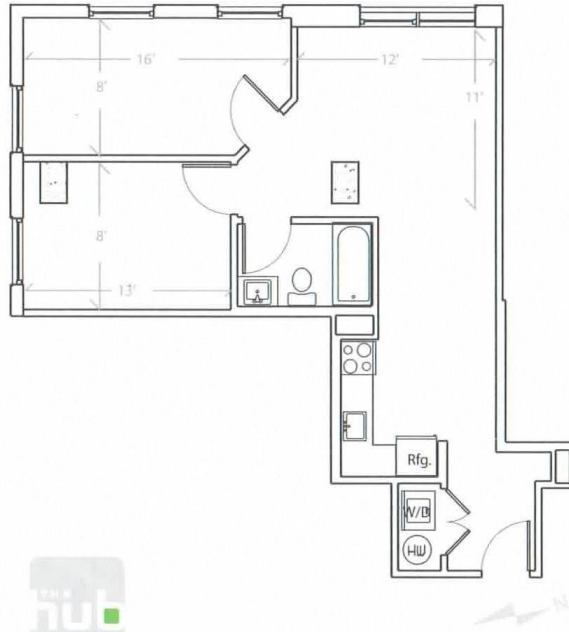

Apartment # 686 square feet

BED ROOMS: 2 Bed Room  
FLOOR: 3rd floor  
VIEW: Campus/West View(SW)  
SIZE: 686 sqf.  
ROOM TYPE 2B-B

UNIT 303