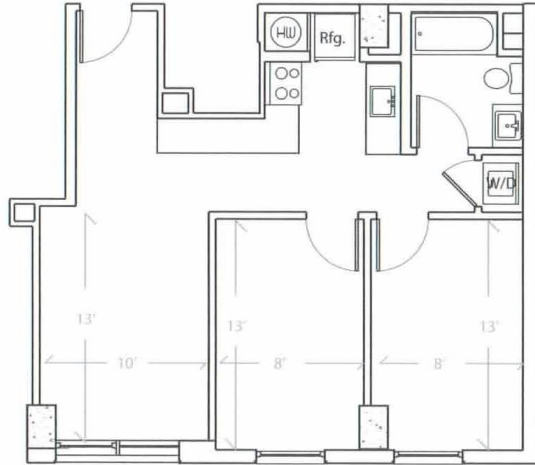

Apartment # 698 square feet

BED ROOMS: 2 Bed Room
FLOOR: 8th floor
VIEW: City View (East)
SIZE: 665 sqf.

ROOM TYPE 2B-F

UNIT 814