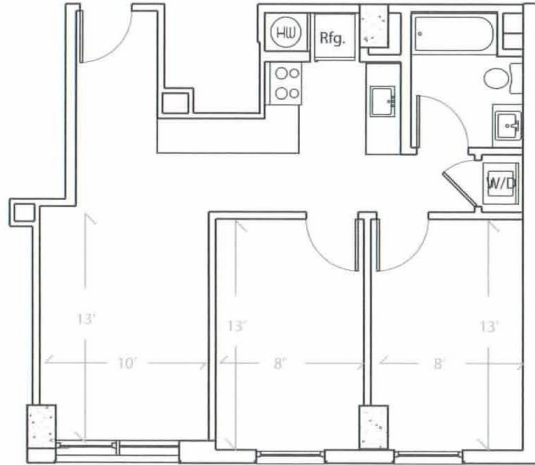

Apartment #      0 square feet

BED ROOMS:      2 Bed Room  
 FLOOR:            8th floor  
 VIEW:             City View (East)  
 SIZE:              665 sqf.

ROOM TYPE      2B-F

UNIT 814