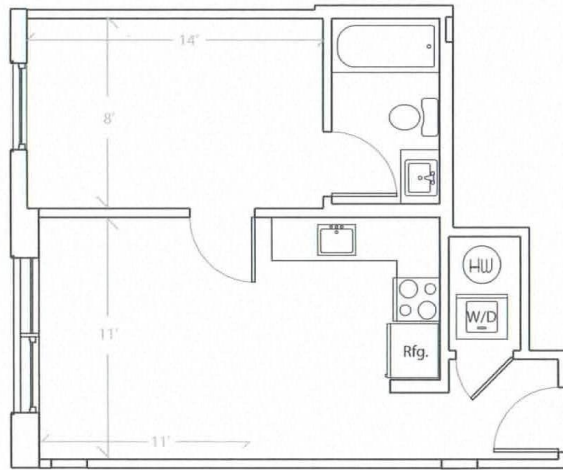

Apartment # square feet

BED ROOMS: 1 Bed Room
FLOOR: 3rd floor
VIEW: Campus View (South)
SIZE: 454 sqf.

ROOM TYPE 1B-A

UNIT 301