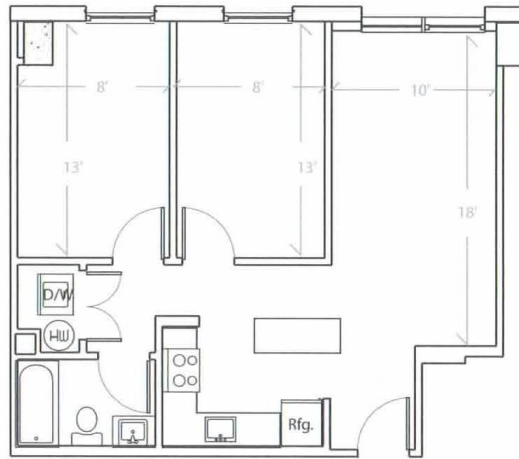

Apartment # 659 square feet

BED ROOMS: 2 Bed Room  
FLOOR: 5th floor  
VIEW: West View  
SIZE: 659 sqf.  
ROOM TYPE 2B-H

UNIT 509