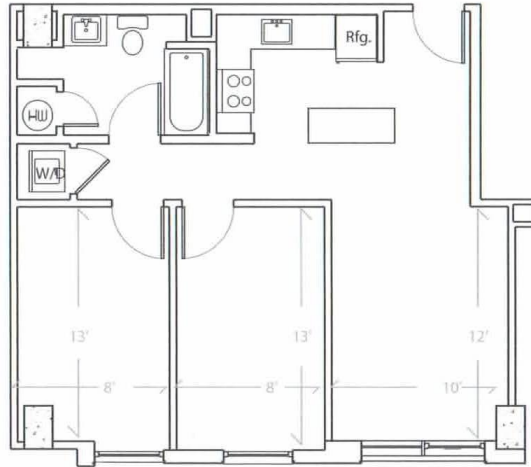

Apartment # 713 square feet

BED ROOMS: 2 Bed Room  
FLOOR: 5th floor  
VIEW: City View (East)  
SIZE: 713 sqf.  
ROOM TYPE 2B-D

UNIT 508