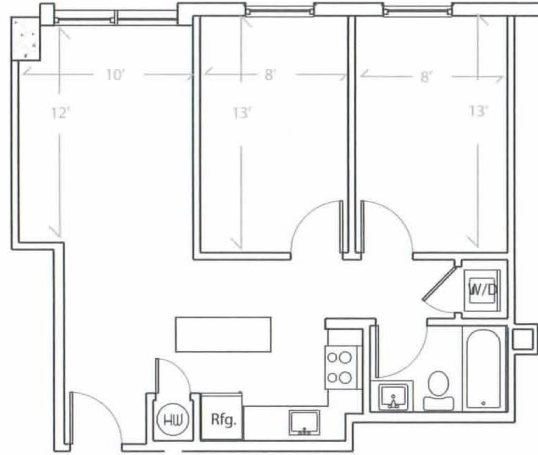

Apartment # 673 square feet

BED ROOMS: 2 Bed Room
FLOOR: 5th floor
VIEW: West View
SIZE: 673 sqf.

ROOM TYPE 2B-C

UNIT 507