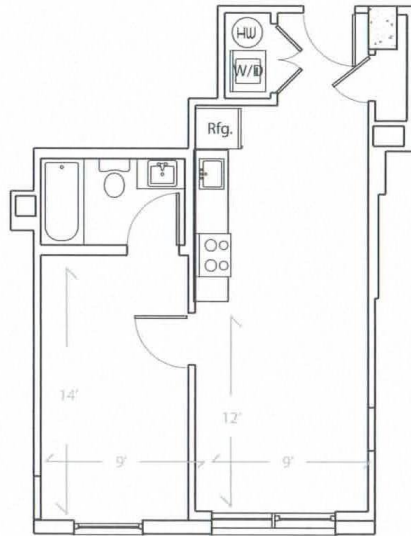

Apartment #      500 square feet

BED ROOMS:      1 Bed Room  
FLOOR:            5th floor  
VIEW:             City View (East)  
SIZE:              500 sqf.

ROOM TYPE      1B-B

UNIT 504