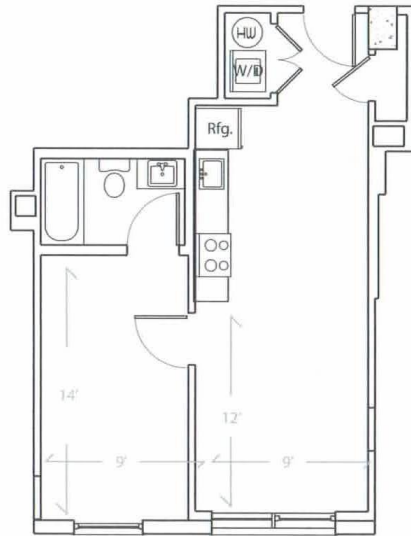

Apartment # 500 square feet

BED ROOMS: 1 Bed Room
FLOOR: 5th floor
VIEW: City View (East)
SIZE: 500 sqf.

ROOM TYPE 1B-B

UNIT 504