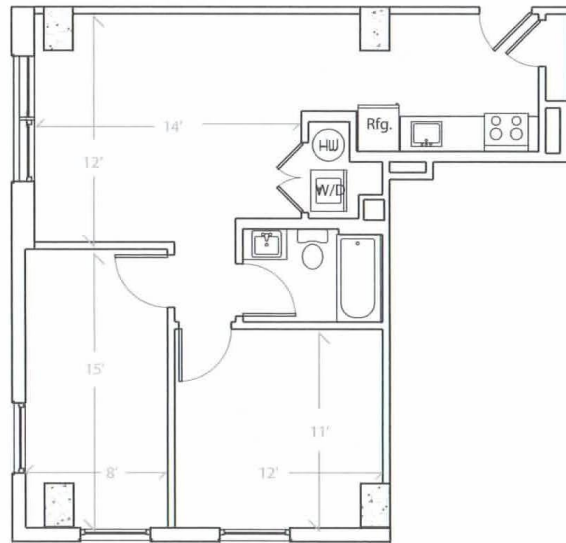

Apartment # 698 square feet

BED ROOMS: 2 Bed Room  
FLOOR: 5th floor  
VIEW: City/Campus View(SE)  
SIZE: 698 sqf.  
ROOM TYPE 2B-A

UNIT 502