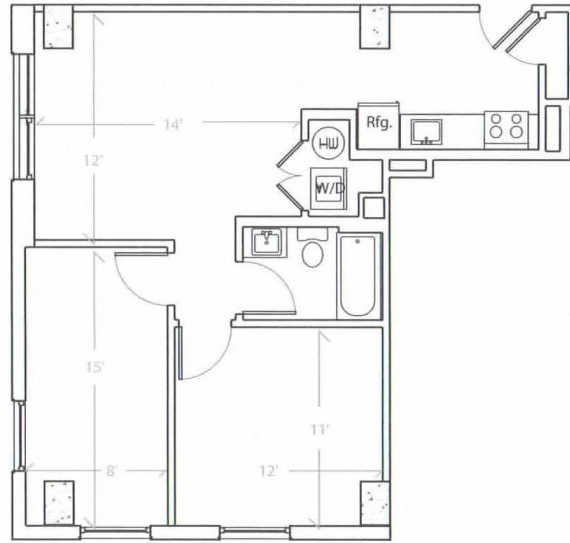

Apartment # 698 square feet

BED ROOMS: 2 Bed Room
FLOOR: 5th floor
VIEW: City/Campus View(SE)
SIZE: 698 sqf.
ROOM TYPE 2B-A

UNIT 502