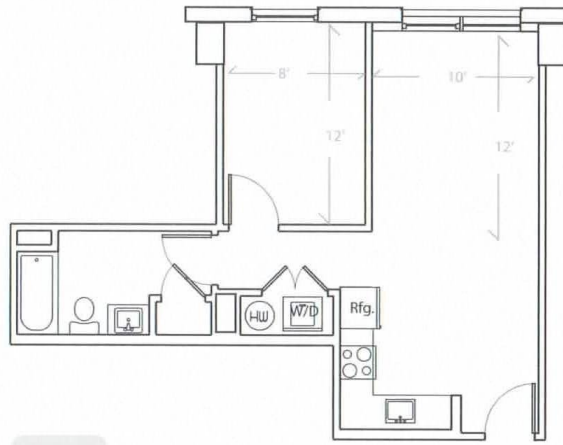

Apartment #      square feet

BED ROOMS:      1 Bed Room  
FLOOR:            7th floor  
VIEW:             West View  
SIZE:              544 sqf.  
ROOM TYPE      1B-D

UNIT 703