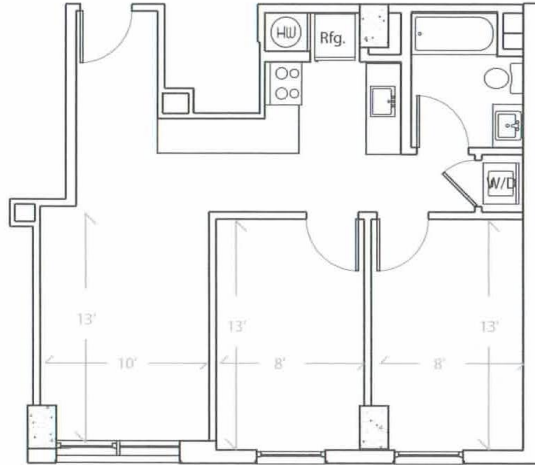

Apartment # 665 square feet

BED ROOMS: 2 Bed Room  
FLOOR: 4th floor  
VIEW: City View (East)  
SIZE: 665 sqf.

ROOM TYPE 2B-F

UNIT 414