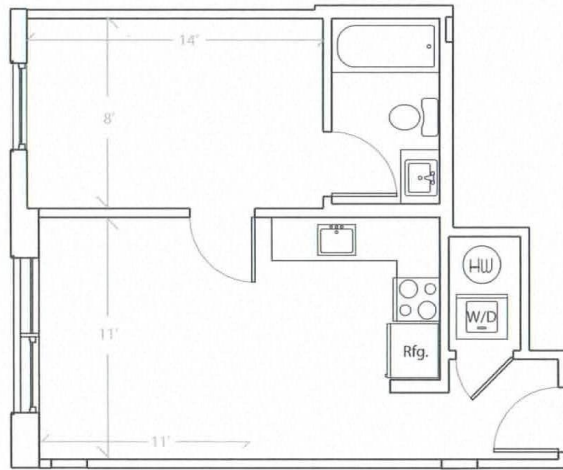

Apartment # 313 square feet

BED ROOMS: 1 Bed Room  
FLOOR: 3rd floor  
VIEW: Campus View (South)  
SIZE: 454 sqf.  
ROOM TYPE 1B-A

UNIT 301