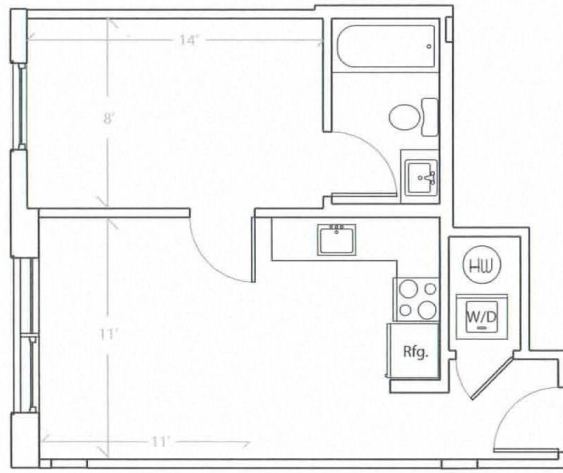

Apartment # 313 square feet

BED ROOMS: 1 Bed Room
FLOOR: 3rd floor
VIEW: Campus View (South)
SIZE: 454 sqf.
ROOM TYPE 1B-A

UNIT 301

* All Dimensions are approximate.*